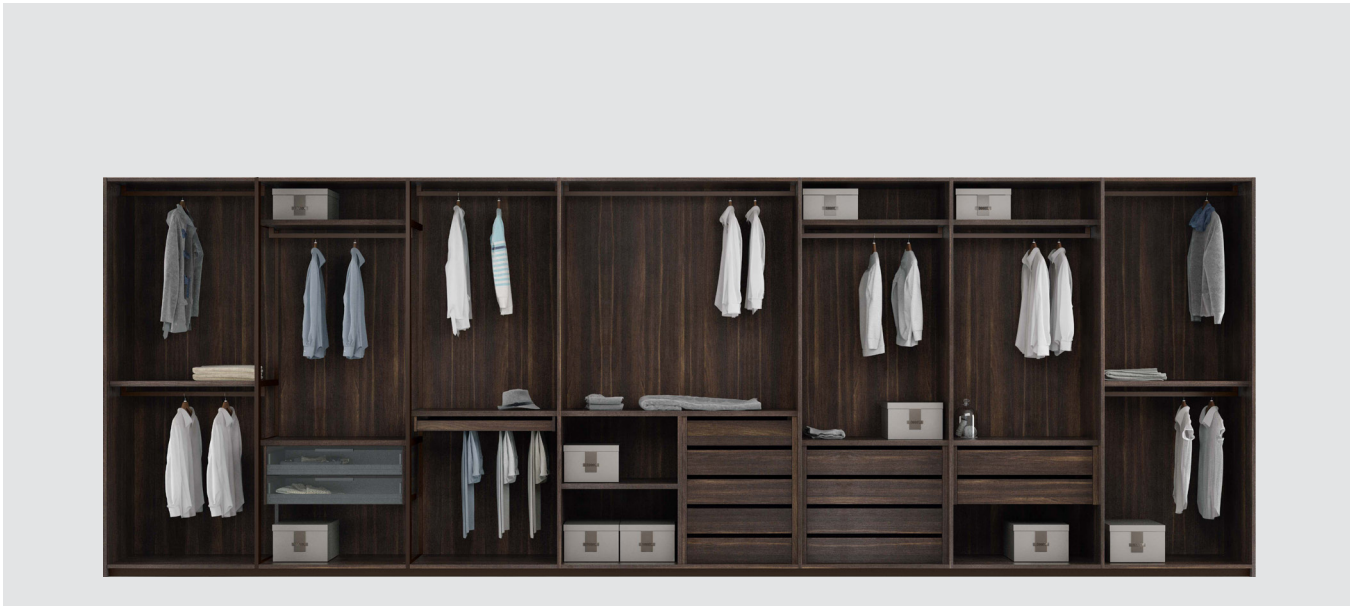

Plurimo / CrJ

Armadi Scorrevoli / Sliding Wardrobes

2015

Un'attrezzatura completa, liberamente posizionabile, che garantisce una precisa organizzazione degli spazi. Design essenziale e originalità del dettaglio sono il risultato di un'attenta ricerca formale.

A complete range of fittings, freely positionable, which grant a precise space organization. Essential design and detail's originality are the result of an accurate formal research.

Anta laccata, vetro o specchio con profili intinta. | Lacquered, glass or mirror door with profiles in the same finish.

Anta laccata, vetro o specchio con profili intinta. | Lacquered, glass or mirror door with profiles in the same finish.

Anta in vetro laccato serigrafato con profilo tinta. | Printed lacquered glass door with profile in the same finish.

Anta composta da due pannelli verticali laccato lucido o opaco. | Door with two vertical panels in gloss or matt lacquer.

Anta laccato lucido o opaco con fascia orizzontale centrale. | Gloss or matt lacquer door with horizontal central band.