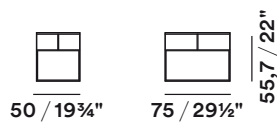

comodini / nightstands